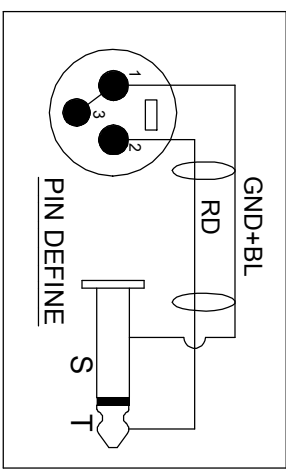

1	REVISIONS
2	DESCRIPTION \ PER REQUEST \ DATE
3	
4	
5	
6	
7	
8	

ISS	ZONE	DESCRIPTION \ PER REQUEST \ DATE
V	OPEN	Open drawings to customers

ENOVA - PROFESSIONAL MICROPHONE CABLE

CABLE NO.:AD-1-BULK-100

ERP link	Part No.
	EC-A1-XLMPLM2-0.5
	EC-A1-XLMPLM2-1
	EC-A1-XLMPLM2-2
	EC-A1-XLMPLM2-3
	EC-A1-XLMPLM2-4

3	6.3mm MONO PHONE PLUG	Electro-coating black	1	PL22MB	
2	CABLE	BLACK	1	AD-1-BULK-100	
1	XLR MALE CONNECTOR	Electro-coating black	1	XL23MB	
NO.	DESCRIPTION	MATERIAL	FINISH	Q'TY	DRAWING NO.
1					

DIMENSIONS ARE IN MILLIMETERS		APPROVED	DATE
UNLESS OTHERWISE SPECIFIED TOLERANCES		CHECKED	DATE
ANGLES = ±5°		DRAWN	DATE
UP TO 6 = ±0.2		HAONANHU	2019-8-21
6-40 = ±0.4		FILE NO.	
40-120 = ±0.6		ERP LINK:	
120-315 = ±1		SCALE	1/1.5
ABOVE 315 = ±1.6		THIRD_ANGLE	

Connector Distribution GmbH	
TITLE	XLE MALE TO 6.3mm MONO PHONE PLUG CABLE ASSEMBLY (L=0.5M/1M/2M/3M/4M)
PART NO.	EC-A1-XLMPLM2-0.5
REV.	A1