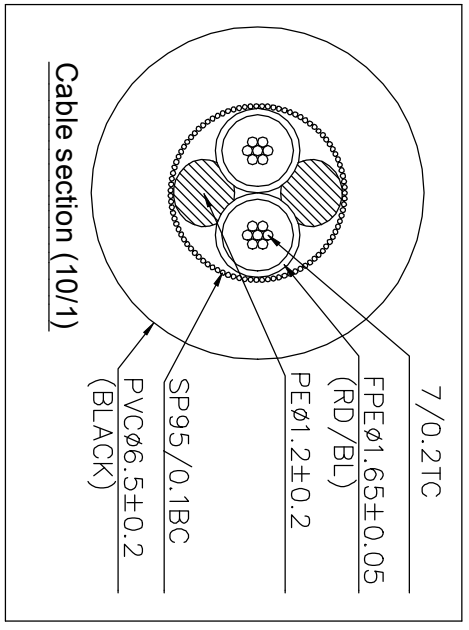

1	REVISIONS
2	DESCRIPTION \ PER REQUEST \ DATE
3	
4	
5	
6	
7	
8	

ISS	ZONE	DESCRIPTION \ PER REQUEST \ DATE
V	OPEN	Open drawings to customers

ENOVA - PROFESSIONAL MICROPHONE CABLE

CABLE NO.:AD-1-BULK-100

ERP link	Part No.
	EC-A1-XLMPLM2-0.5
	EC-A1-XLMPLM2-1
	EC-A1-XLMPLM2-2
	EC-A1-XLMPLM2-3
	EC-A1-XLMPLM2-4

3	6.3mm MONO PHONE PLUG	Electro-coating black	1	PL22MB	
2	CABLE	BLACK	1	AD-1-BULK-100	
1	XLR MALE CONNECTOR	Electro-coating black	1	XL23MB	
NO.	DESCRIPTION	MATERIAL	FINISH	Q'TY	DRAWING NO.
1					

DIMENSIONS ARE IN MILLIMETERS		APPROVED	DATE
UNLESS OTHERWISE SPECIFIED TOLERANCES		CHECKED	DATE
ANGLES = ±5°		DRAWN	DATE
UP TO 6 = ±0.2		HAONANHU	2019-8-21
6-40 = ±0.4		FILE NO.	
40-120 = ±0.6		ERP LINK:	
120-315 = ±1		SCALE	1/1.5
ABOVE 315 = ±1.6		THIRD_ANGLE	

Connector Distribution GmbH	
TITLE	XLE MALE TO 6.3mm MONO PHONE PLUG CABLE ASSEMBLY (L=0.5M/1M/2M/3M/4M)
PART NO.	EC-A1-XLMPLM2-0.5
REV.	A1