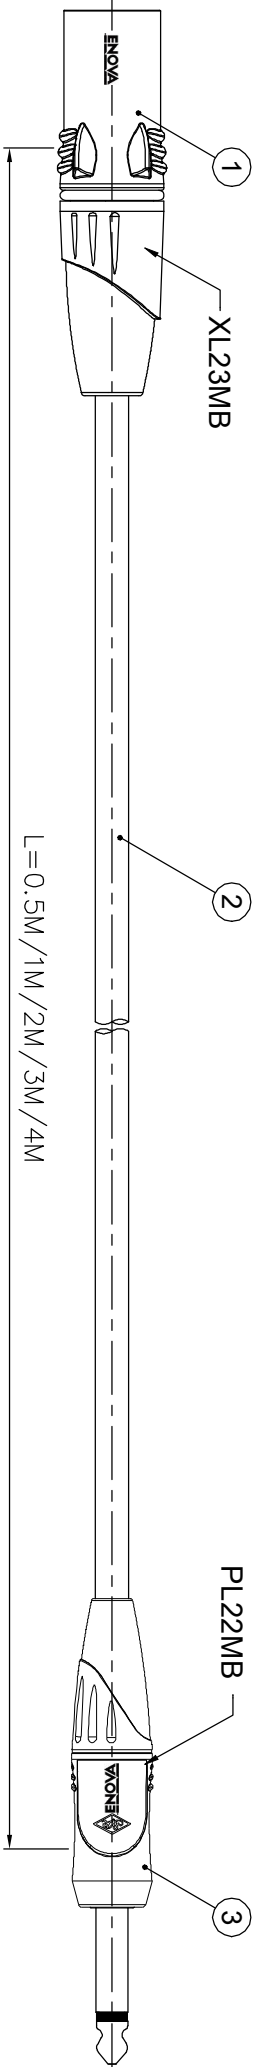

1	REVISIONS
2	DESCRIPTION \ PER REQUEST \ DATE
3	
4	
5	
6	
7	
8	

ISS	ZONE	DESCRIPTION \ PER REQUEST \ DATE
V	OPEN	Open drawings to customers

ENOVA - PROFESSIONAL MICROPHONE CABLE

CABLE NO.:AD-1-BULK-100

ERP link	Part No.
	EC-A1-XLMPLM2-0.5
	EC-A1-XLMPLM2-1
	EC-A1-XLMPLM2-2
	EC-A1-XLMPLM2-3
	EC-A1-XLMPLM2-4

3	6.3mm MONO PHONE PLUG	Electro-coating black	1	PL22MB	
2	CABLE	BLACK	1	AD-1-BULK-100	
1	XLR MALE CONNECTOR	Electro-coating black	1	XL23MB	
NO.	DESCRIPTION	MATERIAL	FINISH	Q'TY	DRAWING NO.
1					

DIMENSIONS ARE IN MILLIMETERS		APPROVED	DATE
UNLESS OTHERWISE SPECIFIED TOLERANCES		CHECKED	DATE
ANGLES = ±5°		DRAWN	DATE
UP TO 6 = ±0.2		HAONANHU	2019-8-21
6-40 = ±0.4		FILE NO.	
40-120 = ±0.6		ERP LINK:	
120-315 = ±1		SCALE	1/1.5
ABOVE 315 = ±1.6		THIRD_ANGLE	

Connector Distribution GmbH	
TITLE	XLE MALE TO 6.3mm MONO PHONE PLUG CABLE ASSEMBLY (L=0.5M/1M/2M/3M/4M)
PART NO.	EC-A1-XLMPLM2-0.5
REV.	A1