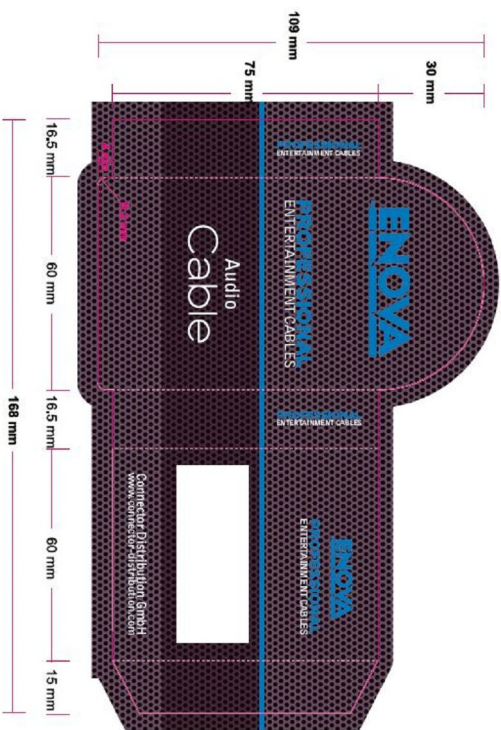

1	REVISIONS
2	DESCRIPTION \ PER REQUEST \ DATE
3	
4	
5	
6	
7	
8	

ISS	ZONE	DESCRIPTION \ PER REQUEST \ DATE
V	OPEN	Open drawings to customers

ENOVA - PROFESSIONAL MICROPHONE CABLE

CABLE NO.:AD-1-BULK-100

ERP link	Part No.
	EC-A1-XLMPLM2-0.5
	EC-A1-XLMPLM2-1
	EC-A1-XLMPLM2-2
	EC-A1-XLMPLM2-3
	EC-A1-XLMPLM2-4

3	6.3mm MONO PHONE PLUG	Electro-coating black	1	PL22MB	
2	CABLE	BLACK	1	AD-1-BULK-100	
1	XLR MALE CONNECTOR	Electro-coating black	1	XL23MB	
NO.	DESCRIPTION	MATERIAL	FINISH	Q'TY	DRAWING NO.
1					

DIMENSIONS ARE IN MILLIMETERS		APPROVED	DATE
UNLESS OTHERWISE SPECIFIED TOLERANCES		CHECKED	DATE
ANGLES = ±5°		DRAWN	DATE
UP TO 6 = ±0.2		HAONANHU	2019-8-21
6-40 = ±0.4		FILE NO.	
40-120 = ±0.6		ERP LINK:	
120-315 = ±1		SCALE	1/1.5
ABOVE 315 = ±1.6		THIRD_ANGLE	

Connector Distribution GmbH	
TITLE	XLE MALE TO 6.3mm MONO PHONE PLUG CABLE ASSEMBLY (L=0.5M/1M/2M/3M/4M)
PART NO.	EC-A1-XLMPLM2-0.5
REV.	A1