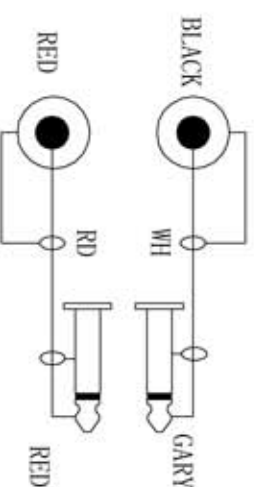

ISS	ZONE	REVISIONS	DESCRIPTION\PER REQUEST\DATE
V	OPEN	Open drawings to customers	

ENOVA - PROFESSIONAL AUDIO CABLE

CABLE NO. : EC-A3-Bulk-100

Medium size sleeve: 230x154MM

Connector Distribution GmbH

2XRCA TO 2x6.3MM MONO(L=5M/6M/7M)

PART NO.

EC-A3-CLMPLM-5

REV.

A1

Part No.
EC-A3-CLMPLM-5
EC-A3-CLMPLM-6
EC-A3-CLMPLM-7

DIMENSIONS ARE IN MILLIMETERS
UNLESS OTHERWISE SPECIFIED
TOLERANCES

ANGLES = ±5°
UP TO 6 = ±0.2
6-40 = ±0.4
40-120 = ±0.6
120-315 = ±1
ABOVE 315 = ±1.6