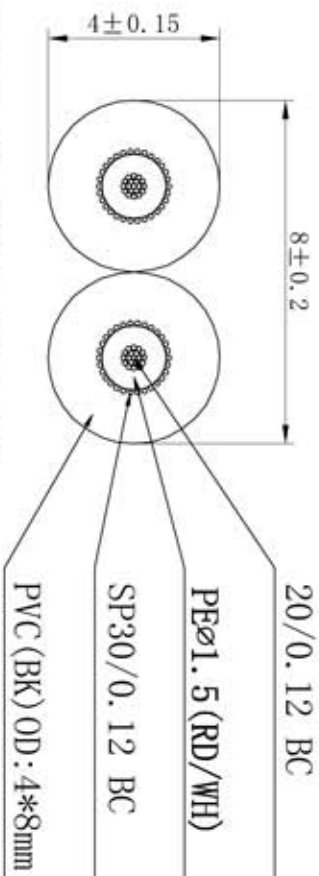

ISS	ZONE	REVISIONS	DESCRIPTION\PER REQUEST\DATE
V	OPEN	Open drawings to customers	

ENOVA - PROFESSIONAL AUDIO CABLE

CABLE NO. : EC-A3-Bulk-100

Medium size sleeve: 230x154MM

Connector Distribution GmbH

2XRCA TO 2x6.3MM MONO(L=5M/6M/7M)

PART NO.

EC-A3-CLMPLM-5

REV.

A1

Part No.
EC-A3-CLMPLM-5
EC-A3-CLMPLM-6
EC-A3-CLMPLM-7

DIMENSIONS ARE IN MILLIMETERS
UNLESS OTHERWISE SPECIFIED
TOLERANCES

ANGLES = ±5°
UP TO 6 = ±0.2
6-40 = ±0.4
40-120 = ±0.6
120-315 = ±1
ABOVE 315 = ±1.6

THIRD ANGLE

SCALE 1/1

APPROVED DATE

CHECKED DATE

DRAWN QINSUN DATE 2020-01-03

FILE NO.

ERP LINK:

TITLE