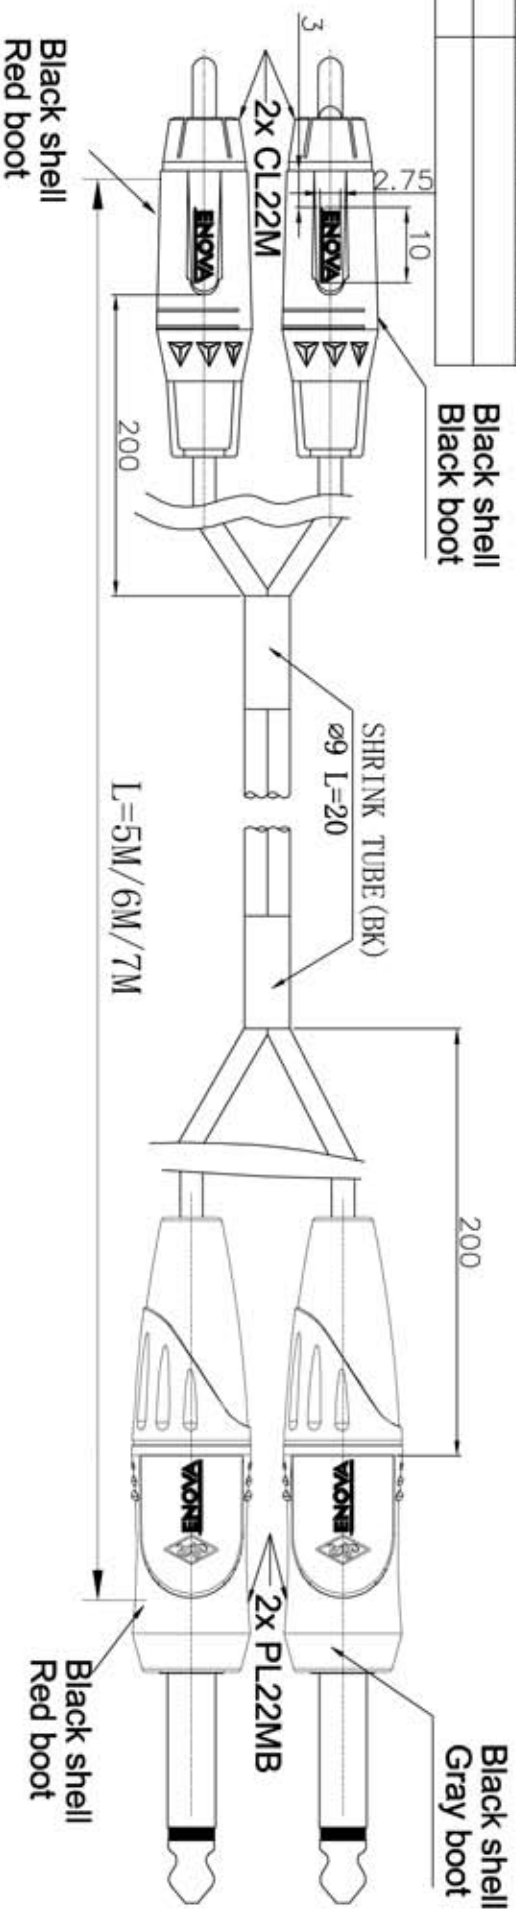

ISS	ZONE	REVISIONS	DESCRIPTION\PER REQUEST\DATE
V	OPEN	Open drawings to customers	

ENOVA - PROFESSIONAL AUDIO CABLE

CABLE NO. : EC-A3-Bulk-100

Medium size sleeve: 230x154MM

Connector Distribution GmbH

2XRCA TO 2x6.3MM MONO(L=5M/6M/7M)

PART NO.

EC-A3-CLMPLM-5

REV.

A1

Part No.
EC-A3-CLMPLM-5
EC-A3-CLMPLM-6
EC-A3-CLMPLM-7

DIMENSIONS ARE IN MILLIMETERS
UNLESS OTHERWISE SPECIFIED
TOLERANCES

ANGLES = ±5°
UP TO 6 = ±0.2
6-40 = ±0.4
40-120 = ±0.6
120-315 = ±1
ABOVE 315 = ±1.6

THIRD ANGLE

SCALE 1/1

APPROVED DATE

CHECKED DATE

DRAWN QINSUN DATE 2020-01-03

FILE NO.

ERP LINK:

TITLE

PART NO.

EC-A3-CLMPLM-5

REV.

A1