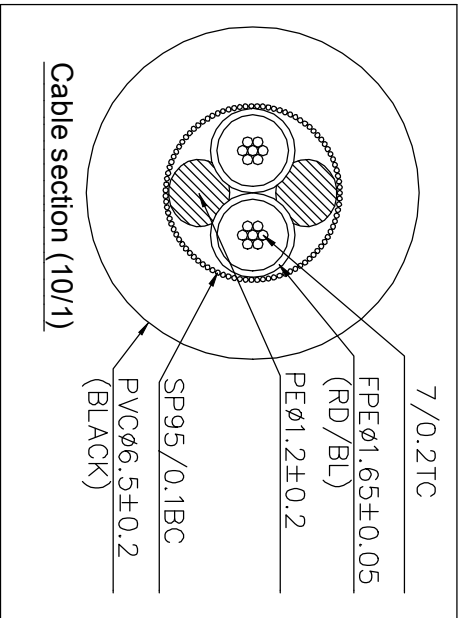

1	REVISIONS	2	3	4	5	6	7	8
ISS	ZONE	DESCRIPTION \ PER REQUEST \ DATE						
V	OPEN	Open drawings to customers						

ENOVA - PROFESSIONAL MICROPHONE CABLE

CABLE NO.: AD-1-BULK-100

Small Size Sleeve : 168x109MM

ERP link	Part No.
	EC-A1-XLMP LM3-0.5
	EC-A1-XLMP LM3-1
	EC-A1-XLMP LM3-2
	EC-A1-XLMP LM3-3
	EC-A1-XLMP LM3-4

DIMENSIONS ARE IN MILLIMETERS	APPROVED	DATE
UNLESS OTHERWISE SPECIFIED TOLERANCES	CHECKED	DATE
ANGLES = ±5°	DRAWN	DATE
UP TO 6 = ±0.2	HAONNAHU	2019-8-21
6-40 = ±0.4	FILE NO.	
40-120 = ±0.6	ERP LINK:	
120-315 = ±1	SCALE	1,5/1
ABOVE 315 = ±1,6		

Connector Distribution GmbH

TITLE
6.3mm STEREO PLUG TO XLR MALE CABLE ASSEMBLY (L=0.5M/1M/2M/3M/4M)

THIRD_ANGLE	SCALE	1,5/1
-------------	-------	-------

NO.	DESCRIPTION	MATERIAL	FINISH	Q'TY	DRAWING NO.
3	MONO PHONE PLUG	Electro-coating black		1	PL23MB
2	CABLE	BLACK		1	AD-1-BULK-100
1	XLR MALE CONNECTOR	Electro-coating black		1	XL23MB