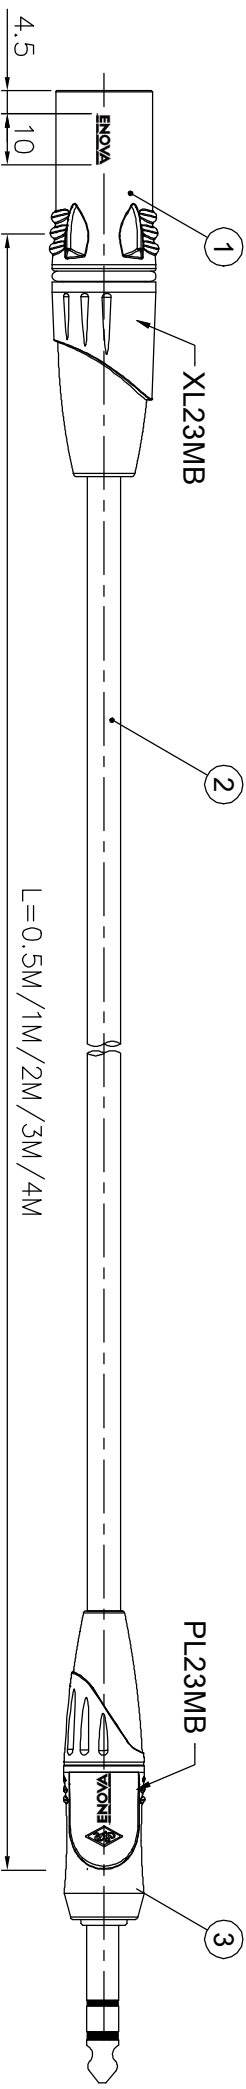

1	REVISIONS	2	3	4	5	6	7	8
ISS	ZONE	DESCRIPTION \ PER REQUEST \ DATE						
V	OPEN	Open drawings to customers						

ENOVA - PROFESSIONAL MICROPHONE CABLE

CABLE NO.: AD-1-BULK-100

Small Size Sleeve : 168x109MM

ERP link	Part No.
	EC-A1-XLMP LM3-0.5
	EC-A1-XLMP LM3-1
	EC-A1-XLMP LM3-2
	EC-A1-XLMP LM3-3
	EC-A1-XLMP LM3-4

DIMENSIONS ARE IN MILLIMETERS	APPROVED	DATE
UNLESS OTHERWISE SPECIFIED TOLERANCES	CHECKED	DATE
ANGLES = ±5°	DRAWN	DATE
UP TO 6 = ±0.2	HAONNAHU	2019-8-21
6-40 = ±0.4	FILE NO.	
40-120 = ±0.6	ERP LINK:	
120-315 = ±1	SCALE	1,5/1
ABOVE 315 = ±1,6		

Connector Distribution GmbH

TITLE
6.3mm STEREO PLUG TO XLR MALE CABLE ASSEMBLY (L=0.5M/1M/2M/3M/4M)

THIRD_ANGLE	SCALE	1,5/1
-------------	-------	-------

NO.	DESCRIPTION	MATERIAL	FINISH	Q'TY	DRAWING NO.
3	MONO PHONE PLUG	Electro-coating black		1	PL23MB
2	CABLE	BLACK		1	AD-1-BULK-100
1	XLR MALE CONNECTOR	Electro-coating black		1	XL23MB