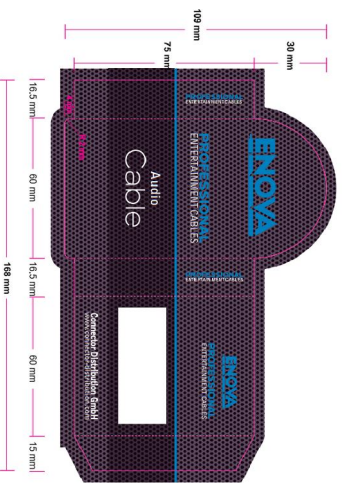

1	REVISIONS	2	3	4	5	6	7	8
ISS	ZONE	DESCRIPTION \ PER REQUEST \ DATE						
V	OPEN	Open drawings to customers						

ENOVA - PROFESSIONAL MICROPHONE CABLE

CABLE NO.: AD-1-BULK-100

Small Size Sleeve : 168x109MM

ERP link	Part No.
	EC-A1-XLMP LM3-0.5
	EC-A1-XLMP LM3-1
	EC-A1-XLMP LM3-2
	EC-A1-XLMP LM3-3
	EC-A1-XLMP LM3-4

DIMENSIONS ARE IN MILLIMETERS	APPROVED	DATE
UNLESS OTHERWISE SPECIFIED TOLERANCES	CHECKED	DATE
ANGLES = ±5°	DRAWN	DATE
UP TO 6 = ±0.2	HAONNAHU	2019-8-21
6-40 = ±0.4	FILE NO.	
40-120 = ±0.6	ERP LINK:	
120-315 = ±1	SCALE	1,5/1
ABOVE 315 = ±1,6		

Connector Distribution GmbH

TITLE
6.3mm STEREO PLUG TO XLR MALE CABLE ASSEMBLY (L=0.5M/1M/2M/3M/4M)

THIRD_ANGLE	SCALE	1,5/1
-------------	-------	-------

NO.	DESCRIPTION	MATERIAL	FINISH	Q'TY	DRAWING NO.
3	MONO PHONE PLUG	Electro-coating black		1	PL23MB
2	CABLE	BLACK		1	AD-1-BULK-100
1	XLR MALE CONNECTOR	Electro-coating black		1	XL23MB