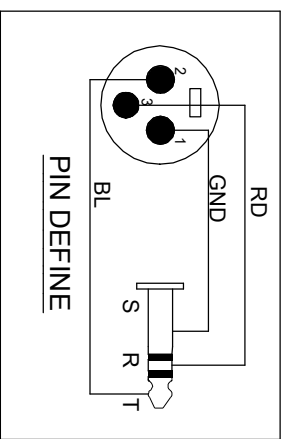

1	REVISIONS	2	3	4	5	6	7	8
ISS	ZONE	DESCRIPTION \ PER REQUEST \ DATE						
V	OPEN	Open drawings to customers						

ENOVA - PROFESSIONAL MICROPHONE CABLE

CABLE NO.: AD-1-BULK-100

Small Size Sleeve : 168x109MM

ERP link	Part No.
	EC-A1-XLMP LM3-0.5
	EC-A1-XLMP LM3-1
	EC-A1-XLMP LM3-2
	EC-A1-XLMP LM3-3
	EC-A1-XLMP LM3-4

DIMENSIONS ARE IN MILLIMETERS	APPROVED	DATE
UNLESS OTHERWISE SPECIFIED TOLERANCES	CHECKED	DATE
ANGLES = ±5°	DRAWN	DATE
UP TO 6 = ±0.2	HAONNAHU	2019-8-21
6-40 = ±0.4	FILE NO.	
40-120 = ±0.6	ERP LINK:	
120-315 = ±1	SCALE	1,5/1
ABOVE 315 = ±1,6		

Connector Distribution GmbH

TITLE
6.3mm STEREO PLUG TO XLR MALE CABLE ASSEMBLY (L=0.5M/1M/2M/3M/4M)

THIRD_ANGLE	SCALE	1,5/1
-------------	-------	-------

NO.	DESCRIPTION	MATERIAL	FINISH	Q'TY	DRAWING NO.
3	MONO PHONE PLUG	Electro-coating black		1	PL23MB
2	CABLE	BLACK		1	AD-1-BULK-100
1	XLR MALE CONNECTOR	Electro-coating black		1	XL23MB